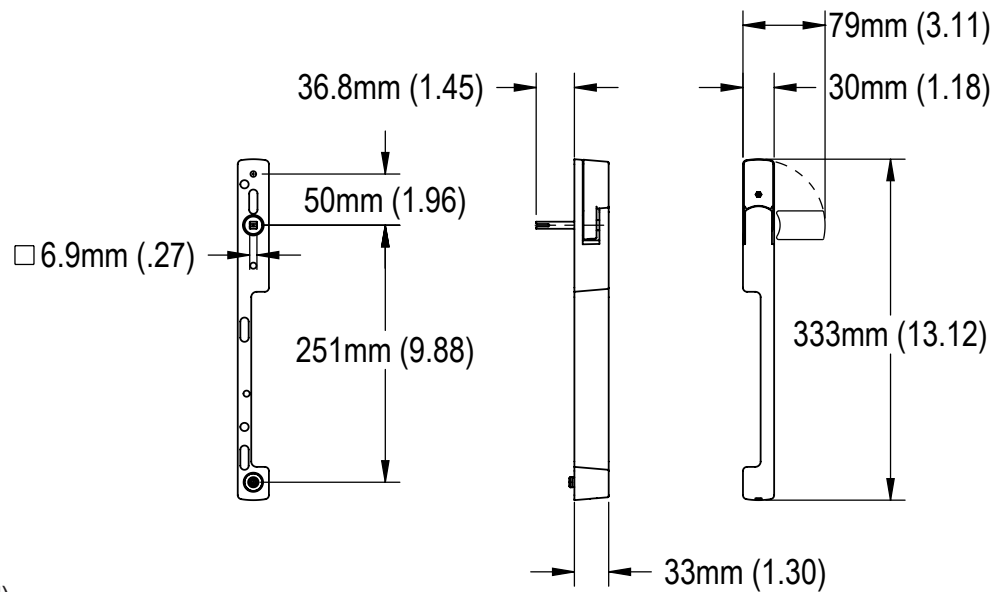

Available in

- Alpine Frost (F32-1)
- Rustic Umber (F8709M)
- Matte Black (F9714M)

Handle Sets for 1 3/4" thick doors with HLS9000 Sliding Door Gears*	Alpine Frost (F32-1)	Rustic Umber (F8709M)	Matte Black (F9714M)
Non-Keyed LH/XO	11591754	11591766	11591778
Non-Keyed RH/OX	11591729	11591730	11591742
Keyed LH/XO	11591699	11591705	11591717
Keyed RH/OX	11591663	11591675	11591687
Dummy LH/XO	11591815	11591821	11591833
Dummy RH/OX	11591785	11591791	11591808

*Please contact your sales representative if your panels are thicker than 1-3/4"

**For doors with Amesbury™ Gemini™ Lock and Amesbury™ single point lock, Ashland® Sentinel™ Multi-Point Sliding Door Lock, Ashland Sentinel™ Narrow Multi-Point Sliding Door Lock and Truth Nexus™ Two-Point Mortise Lock please contact your sales representative.

HOPPE North America, Inc.
205 E. Blackhawk Drive
Fort Atkinson, WI 53538-1268
☎ 920-563-2626
🏠 920-563-4408

☎ 1-888-485-4885
✉ info.us@hoppe.com
🌐 www.us.hoppe.com