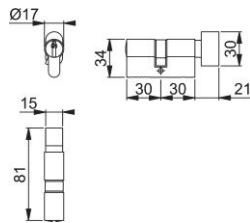

Product data sheet

Plus

AR685

ARRONE Euro profile 6 pin cylinder:

- Cylinder type: key and turn cylinder
- Keying function: keyed to differ
- Number of keys: 3 keys cut to differ

Article number	89002877
Product ref.	AR-KD/685-60-MNP
EAN-Code	5051358074989
Country of origin	China
CN-Code	83014011
Material	brass
Door type	wooden door/metal door
Number of pins	6
Pinning and Keying	6 pin keyed to differ
Fixings	M5x70 mm
Special function	
Cylinder length	30/30 mm - 60 mm overall length
Keyway section	S - Section
Security	
Finish	MNP Matt Nickel Plated
Cylinder finish	MNP Matt Nickel Plated
Finish knob	SNP satin nickel plated
Range	ARRONE Range
Packing unit	1
Outer carton	1