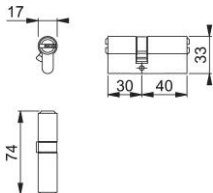

Product data sheet

Premier

AR2130

ARRONE Euro profile 6 pin dimple cylinder:

- Cylinder type: double cylinder
- Keying function: keyed to differ
- Number of keys: 5 servant keys
- Testing: **BS EN 1303**

Article number	89002212
Product ref.	AR-KD-2130-AC-SNP
EAN-Code	5051358069862
Country of origin	China
CN-Code	83014011
Material	brass
Door type	wooden door/metal door
Number of pins	6
Pinning and Keying	6 pin keyed to differ
Fixings	M5 screw, minimum length 55 mm
Cylinder length	30/40 mm - 70 mm overall length
Keyway section	FPG - section
Security	antipick & antidrill
Finish	SNP satin nickel plated
Cylinder finish	SNP satin nickel plated
Range	ARRONE Range
Packing unit	1
Outer carton	1