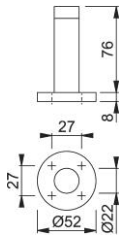

## accessories

Plus

AR934

ARRONE stainless steel wall fix door stop on rose:

- With attached rubber buffer
- Fixing: concealed, multi-purpose screws

Article number	89001806
Product ref.	AR934A-SSS-A2
EAN-Code	5051358067714
Country of origin	China
CN-Code	83025000
Material	stainless steel: grade 304
Door type	
Fixings	Wall fixings
Shape	Projecting with rose
Projection	76 mm
Mounting type	concealed fixing
Finish	SSS Satin Stainless Steel
Range	ARRONE Range
Packing unit	10
Outer carton	100