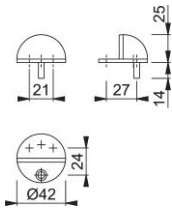

## accessories

Plus

AR934

ARRONE stainless steel floor fix door stop:

- With one-sided rubber buffer
- Fixing: visible, multi-purpose screw and plastic dowel

Article number	89001799
Product ref.	AR934E-SSS-A2
EAN-Code	5051358067707
Country of origin	China
CN-Code	83025000
Material	stainless steel: grade 304
Door type	
Fixings	Floor fixings
Shape	oval
Projection	25 mm
Mounting type	Face fixing
Finish	SSS Satin Stainless Steel
Range	ARRONE Range
Packing unit	10
Outer carton	100