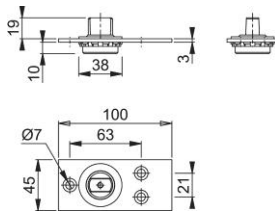

Product data sheet

AR700-P

ARRONE floor spring – floor pivot:

- Material: stainless steel
- Fixing: supplied with floor mounted fixings
- Tested: door weight 150 kg

Article number	89001470
Product ref.	AR700-P-SSS-A2
EAN-Code	5051358080690
Country of origin	Taiwan
CN-Code	83025000
Material	stainless steel: grade 304
Door type	
Tested door width	
Tested door weight	150 kg
Mechanism type	
Fixings	Floor fixings with wall plugs
Dimensions	length 100 mm x wide 45 mm x height 35 mm
Power size	
Door weight	Maximum door mass 150 kg
Opening Angle	max. 180° opening
Finish	SSS-E Satin Stainless Steel effect
Range	ARRONE Range
Packing unit	60
Outer carton	44