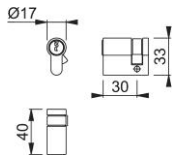

Product data sheet

Plus

AR682

ARRONE Euro profile 6 pin cylinder:

- Cylinder type: single cylinder
- Keying function: keyed to differ
- Number of keys: 3 keys cut to differ
- Testing: **BS EN 1634-1**. Assessed for use on 30, 60, 90 and 120 minute timber fire doors and 120 minute on steel fire doors.

Article number	89000190
Product ref.	AR-KD/682-40-MNP
EAN-Code	5051358073593
Country of origin	China
CN-Code	83014011
Material	brass
Door type	wooden door/metal door
Number of pins	6
Pinning and Keying	6 pin keyed to differ
Fixings	M5x70 mm
Special function	
Cylinder length	40 mm
Keyway section	S - Section
Security	
Finish	MNP Matt Nickel Plated
Cylinder finish	MNP Matt Nickel Plated
Range	ARRONE Range
Packing unit	10
Outer carton	114