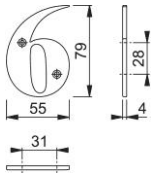

Product data sheet

accessories

AR740

ARRONE numerals and letters:

- all finishes salt spray tested to 480 hours (**BS EN 1670 Class 5**)

Article number	87143701
Product ref.	AR740-6/9-PB
EAN-Code	5051358073463
Country of origin	India
CN-Code	83100000
Material	zinc
Door type	wooden door
Fixings	Timber door
Characters	number 6/9
Height	79 mm
Drill	2 screw holes countersunk
Projection	4 mm
Finish	PBR polished brass
Range	ARRONE Range
Packing unit	0
Outer carton	0