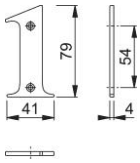

Product data sheet

accessories

AR740

ARRONE numerals and letters:

- all finishes salt spray tested to 480 hours (**BS EN 1670 Class 5**)

Article number	87143561
Product ref.	AR740-1-PB
EAN-Code	5051358073265
Country of origin	India
CN-Code	83100000
Material	zinc
Door type	wooden door
Fixings	Timber door
Characters	number 1
Height	79 mm
Drill	2 screw holes countersunk
Projection	4 mm
Finish	PBR polished brass
Range	ARRONE Range
Packing unit	0
Outer carton	0