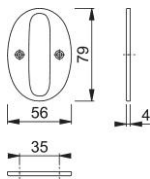

Product data sheet

accessories

AR740

ARRONE numerals and letters:

- all finishes salt spray tested to 480 hours (**BS EN 1670 Class 5**)

Article number	87143526
Product ref.	AR740-0-BLK
EAN-Code	5051358073210
Country of origin	India
CN-Code	83100000
Material	zinc
Door type	wooden door
Fixings	Timber door
Characters	number 0
Height	79 mm
Drill	2 screw holes countersunk
Projection	4 mm
Finish	RAL 9005 jet black
Range	ARRONE Range
Packing unit	0
Outer carton	0