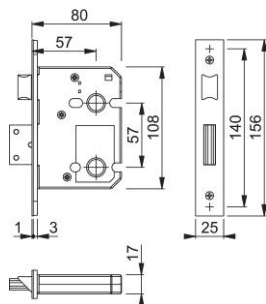

Product data sheet

Plus

AR8023

ARRONE mortice bathroom lock:

- Function: latchbolt and deadbolt operation
- Forend/strike material: stainless steel
- Forend type: double
- CE Marked: AG0103

BS EN 12209: 1 | H | 8 | 1* | 0 | F | - | B | 0 | 2 | 0

- Certifire approved: CF577, CE DOP: HUK0046
- Testing: **BS EN 1634-1**. Assessed for use on 60 minute timber fire doors.
- * The AR8023 series lock case has been successfully fire tested with the use of an intumescent kit. The supply and fitting of this intumescent kit is essential to the products compliance with the fire test and CE marking evidence it has gained. HOPPE takes no responsibility for any locks purchased and fitted without sufficient intumescent protection.

Article number	87142889
Product ref.	AR8023-76-5/8-PB
EAN-Code	5051358075375
Country of origin	China
CN-Code	83014019
Door thickness	44 mm
Operation	Half Lever Set
Follower	8 mm furniture and 5 mm or 8 mm bathroom follower with spindle grip
Backset	57 mm, pierced for furniture and es-cutcheons at 38 mm centres
(Key)Hole size	WC
Key hole distance	57 mm
Door type	wooden door
Fixings	Timber door
Corner	square corner
Shape	square
Finish	PBR-PVD polished brass; PVD coated
Face plate finish	F77 brass-coloured, polished
Range	ARRONE Range
Packing unit	10
Outer carton	20