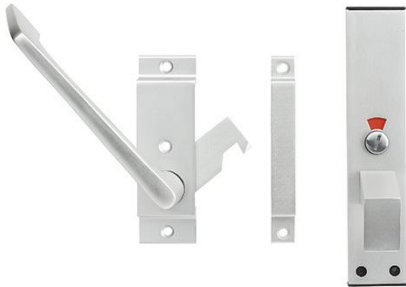

Product data sheet

Plus

AR751

ARRONE reversible facility furniture:

- Material: aluminium
- Function: suitable for hinged or sliding toilet outer or inner cubicle doors
- red/white indicator and emergency coin release

| | |
|-------------------|------------------------------------|
| Article number | 87135280 |
| Product ref. | AR751/15-SAA |
| EAN-Code | 5051358067950 |
| Country of origin | China |
| CN-Code | 83024110 |
| Material | aluminium |
| Door thickness | 20-44 mm |
| Spindle size | 8 mm and 5 mm single |
| Spindle length | |
| (Key)Hole size | WC |
| Key hole distance | |
| Door type | wooden door |
| Fixings | Timber door |
| Bearing | unsprung |
| Connection | solid spindle, single side reduced |
| Spindle size | 8 mm and 5 mm single |
| Finish | SAA satin anodised aluminium |
| Range | ARRONE Range |
| Packing unit | 1 |
| Outer carton | 40 |