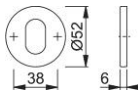

# Product data sheet

AR261-ES

ARRONE escutcheon:

- Material: stainless steel grade 201
- Function: escutcheon pair for residential/commercial applications
- Keyhole: oval profile escutcheon 6 mm
- Fixing: 4x20 mm screws

Article number	87133389
Product ref.	AR261/68-SSS
EAN-Code	5051358065000
Country of origin	China
CN-Code	83024110
Material	stainless steel: grade 201 (A1)
Door thickness	
Unit	pair
Spindle size	
Spindle length	
(Key)Hole size	oval cylinder
Key hole distance	
Door type	Metal door
Fixings	Metal door
Finish	SSS Satin Stainless Steel
Range	ARRONE Range
Packing unit	10
Outer carton	200