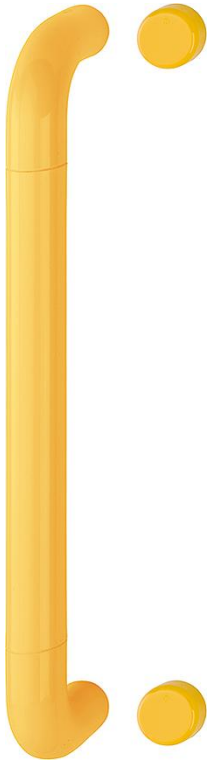

# Product data sheet

**duraplus**

K5030-3

Article number	87109316
EAN-Code	5051358049086
Country of origin	Italy
CN-Code	39259010
Material	polyamide nylon
Door thickness	40-50 mm
Diameter/cross section	34 mm
Fixing distance	425 mm
Diameter	34 mm
Finish	F1004 golden yellow
Range	Core Product Range
Packing unit	0
Outer carton	0

HOPPE nylon straight pull handle:

- Fixing: concealed, pull handle fixing system no. S-4 M12
- Special feature: modular system (3 components), with steel cores