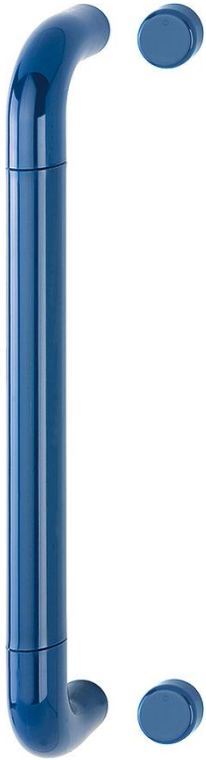

Product data sheet

duraplus

K5030-3

Article number	87109312
EAN-Code	5051358049048
Country of origin	Italy
CN-Code	39259010
Material	polyamide nylon
Door thickness	40-50 mm
Diameter/cross section	34 mm
Fixing distance	425 mm
Diameter	34 mm
Finish	F5003 sapphire blue (midnight blue)
Range	Core Product Range
Packing unit	0
Outer carton	0

HOPPE nylon straight pull handle:

- Fixing: concealed, pull handle fixing system no. S-4 M12
- Special feature: modular system (3 components), with steel cores