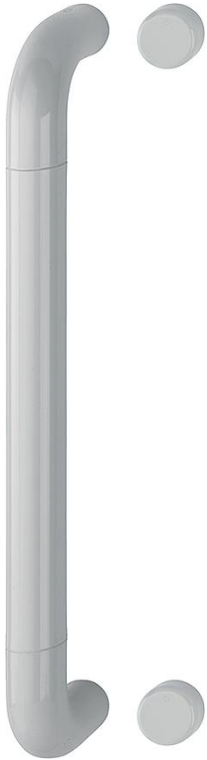

# Product data sheet

**duraplus**

K5030-3

Article number	87109308
EAN-Code	5051358049000
Country of origin	Italy
CN-Code	39259010
Material	polyamide nylon
Door thickness	40-50 mm
Diameter/cross section	34 mm
Fixing distance	425 mm
Diameter	34 mm
Finish	F7506 Manhattan grey
Range	Core Product Range
Packing unit	0
Outer carton	0

HOPPE nylon straight pull handle:

- Fixing: concealed, pull handle fixing system no. S-4 M12
- Special feature: modular system (3 components), with steel cores