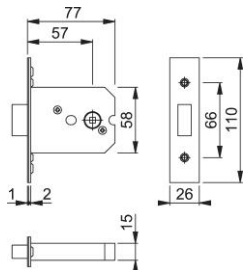

## Product data sheet

Plus

AR8031

ARRONE mortice bathroom deadbolt:

- Function: deadbolt operation
- Forend/strike material: stainless steel
- Forend type: double
- CE Marked: AG0102
- **BS EN 12209:** 2 | X | 8 | 1\* | 0 | F | - | B | 0 | 0 | 0
- Certifire approved: CF5768, CE DOP: HUK0053
- Testing: **BS EN 1634-1.** Assessed for use on up to 60 minute timber fire doors.
- \* The AR8031 series deadbolt has been successfully fire tested with the use of an intumescent kit. The supply and fitting of this intumescent kit is essential to the products compliance with the fire test and CE marking evidence it has gained. HOPPE takes no responsibility for any locks purchased and fitted without sufficient intumescent protection.

Article number	87109141
Product ref.	AR8031-76-SC
EAN-Code	5051358051133
Country of origin	China
CN-Code	83014019
Material	
Door thickness	44 mm
Operation	Half Lever Set
Follower	5 mm bathroom fol- lower
Backset	57 mm
Door type	wooden door
Fixings	Timber door
Corner	square corner
Shape	square
Finish	SCH satin chrome
Face plate finish	F69 satin stainless steel
Range	ARRONE Range
Packing unit	10
Outer carton	60