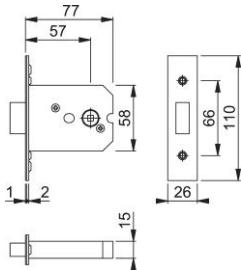

Product data sheet

Plus

AR8031

ARRONE mortice bathroom deadbolt:

- Function: deadbolt operation
- Forend/strike material: stainless steel
- Forend type: double
- CE Marked: AG0102
- **BS EN 12209:** 2 | X | 8 | 1* | 0 | F | - | B | 0 | 0 | 0
- Certifire approved: CF5768, CE DOP: HUK0053
- Testing: **BS EN 1634-1.** Assessed for use on up to 60 minute timber fire doors.
- * The AR8031 series deadbolt has been successfully fire tested with the use of an intumescent kit. The supply and fitting of this intumescent kit is essential to the products compliance with the fire test and CE marking evidence it has gained. HOPPE takes no responsibility for any locks purchased and fitted without sufficient intumescent protection.

Article number	87109141
Product ref.	AR8031-76-SC
EAN-Code	5051358051133
Country of origin	China
CN-Code	83014019
Material	
Door thickness	44 mm
Operation	Half Lever Set
Follower	5 mm bathroom fol- lower
Backset	57 mm
Door type	wooden door
Fixings	Timber door
Corner	square corner
Shape	square
Finish	SCH satin chrome
Face plate finish	F69 satin stainless steel
Range	ARRONE Range
Packing unit	10
Outer carton	60