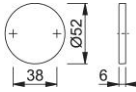

# Product data sheet

AR461-ES

ARRONE escutcheon:

- Material: stainless steel grade 304
- Function: escutcheon pair for residential/commercial applications
- Keyhole: Euro profile escutcheon 6 mm
- Fixing: 4x20 mm screws

Article number	87108567
Product ref.	AR461/30-PVD
EAN-Code	5051358054097
Country of origin	China
CN-Code	83024110
Material	brass
Door thickness	
Unit	pair
Spindle size	
Spindle length	
(Key)Hole size	blank
Key hole distance	
Door type	Metal door
Fixings	Metal door
Rose height	6 mm
Finish	PBR-PVD polished brass; PVD coated
Range	ARRONE Range
Packing unit	10
Outer carton	200