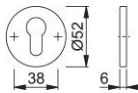

Product data sheet

AR461-ES

ARRONE escutcheon:

- Material: stainless steel grade 304
- Function: escutcheon pair for residential/commercial applications
- Keyhole: Euro profile escutcheon 6 mm
- Fixing: 4x20 mm screws

Article number	87108565
Product ref.	AR461/27-PVD
EAN-Code	5051358054066
Country of origin	China
CN-Code	83024110
Material	brass
Door thickness	
Unit	pair
Spindle size	
Spindle length	
(Key)Hole size	Euro profile cylinder
Key hole distance	
Door type	Metal door
Fixings	Metal door
Rose height	6 mm
Finish	PBR-PVD polished brass; PVD coated
Range	ARRONE Range
Packing unit	10
Outer carton	200