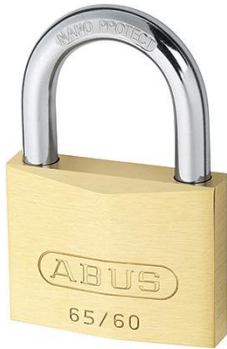

Product data sheet

AB-65/60

Article number	87107644
Product ref.	65/60KA-601-B
EAN-Code	4003318087530
Country of origin	Germany
CN-Code	83014011
Unit	single
Size body	width 60 mm x height 91 mm x depth 19 mm
Material Body	brass
Shackle material	hardened steel
Shackle diameter	10 mm
Shackle clearance	34 mm horizontal x 35 mm vertical
Keying	keyed alike
Security	6
Protection	anti-pick
Finish	
Range	branded good
Packing unit	0
Outer carton	0

ABUS 65 Series Brass Padlock:

- 60 mm brass padlock keyed alike to key number 601
- 34 mm shackle horizontal clearance
- 35 mm shackle vertical clearance
- 10 mm shackle diameter
- Body made from solid brass
- Shackle made from hardened steel with NANO PROTECT™ coating
- Boxed
- 2 keys