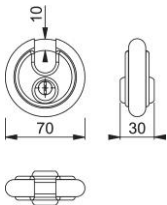

## Product data sheet

AB-26/70

ABUS 26 Series Diskus Padlock:

- 70 mm Diskus padlock keyed alike to key number EE0113
- 19.5 mm shackle horizontal clearance
- 17 mm shackle vertical clearance
- 10 mm shackle diameter
- Shackle made from special alloy hardened steel
- Heavy duty stainless steel body
- Sophisticated Diskus welded seam for highest break resistance
- Boxed
- 2 keys

Article number	87107573
Product ref.	26/70KA-EE0113-B
EAN-Code	4003318325847
Country of origin	Germany
CN-Code	83014011
Unit	single
Size body	width 71 mm x height 71 mm x depth 30 mm
Material Body	stainless steel
Shackle material	hardened steel
Shackle diameter	10 mm
Shackle clearance	19.5 mm horizontal x 17 mm vertical
Keying	keyed alike
Security	8
Protection	anti-pick/cutter, drill, impact, saw, pull resistant
Finish	
Range	branded good
Packing unit	0
Outer carton	0