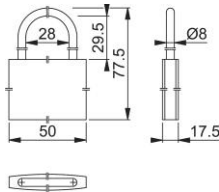

Product data sheet

AB-65/50

ABUS 65 Series Brass Padlock:

- 50 mm brass padlock
- 28 mm shackle horizontal clearance
- 29 mm shackle vertical clearance
- 8 mm shackle diameter
- Body made from solid brass
- Shackle made from hardened steel with NANO PROTECT™ coating
- Boxed
- 2 keys

Article number	87107326
Product ref.	65/50-B-02344
EAN-Code	4003318023446
Country of origin	Germany
CN-Code	83014011
Unit	single
Size body	width 50 mm x height 77.5 mm x depth 17.5 mm
Material Body	brass
Shackle material	hardened steel
Shackle diameter	8 mm
Shackle clearance	28 mm horizontal x 29.5 mm vertical
Keying	Keyed to Differ
Security	6
Protection	anti-pick
Finish	
Range	branded good
Packing unit	0
Outer carton	0