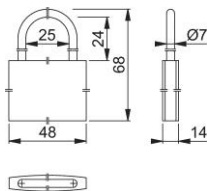

## Product data sheet

AB-55/50

ABUS 55 Series Brass Body Padlock:

- 48 mm laminated padlock
- 25 mm shackle horizontal clearance
- 24 mm shackle vertical clearance
- 7 mm shackle diameter
- Brass body, hardened steel shackl
- Carded
- 2 keys

Article number	87107297
Product ref.	55/50-C
EAN-Code	4003318350832
Country of origin	Germany
CN-Code	83014011
Unit	single
Size body	width 48 mm x height 68 mm x depth 14 mm
Material Body	brass
Shackle material	hardened steel
Shackle diameter	7 mm
Shackle clearance	25 mm horizontal x 24 mm vertical
Keying	Keyed to Differ
Security	5
Protection	anti-pick
Finish	
Range	branded good
Packing unit	0
Outer carton	0