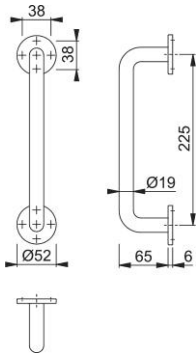

## Product data sheet

Plus

AR2023/ROSE

ARRONE pull handle on rose:

- Material: aluminium
- Fixing: bolt through and wood screw fixing with rose cover

Article number	87105921
Product ref.	AR2023/225CF/BF-SAA
EAN-Code	5051358010628
Country of origin	Italy
CN-Code	83024110
Material	aluminium
Door thickness	
Unit	single
Diameter/cross section	19 mm
Fixing distance	225 mm
Diameter	19 mm
Door type	
Fixings	bolt fixing/concealed fixing
Fixing distance	225 mm
Finish	SAA satin anodised aluminium
Range	ARRONE Range
Packing unit	1
Outer carton	1