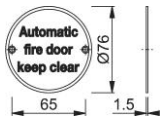

Product data sheet

accessories

Perform

AR915S

ARRONE stainless steel information sign:

- With lettering
- Fixing: visible, multi-purpose screws

Article number	87105714
Product ref.	AR915-SIGN-SSS
EAN-Code	5051358034815
Country of origin	China
CN-Code	83100000
Material	stainless steel: grade 304
Dimension	Ø76 mm
Door type	wooden door
Fixings	Timber door
Diameter	76 mm
Drill	2 screw holes countersunk
Icon	Automatic fire door keep clear
Finish	SSS Satin Stainless Steel
Range	ARRONE Range
Packing unit	10
Outer carton	100