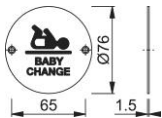

Product data sheet

accessories

Perform

AR913S

ARRONE stainless steel information sign:

- With lettering and pictogram
- Fixing: visible, multi-purpose screws

Article number	87105708
Product ref.	AR913-SIGN-SSS-A2
EAN-Code	5051358034655
Country of origin	China
CN-Code	83100000
Material	stainless steel: grade 316
Dimension	Ø76 mm
Door type	wooden door
Fixings	Timber door
Diameter	76 mm
Drill	2 screw holes countersunk
Icon	Baby changing
Finish	SSS Satin Stainless Steel
Range	ARRONE Range
Packing unit	10
Outer carton	100