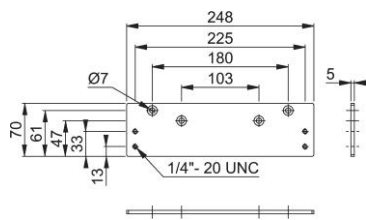

Product data sheet

AR-ODC-DP

ARRONE door closing device accessories:

- Function: drop plate to suit AR3500 door closer
- Material: steel

Article number	87104509
Product ref.	AR3500-DP-SE
EAN-Code	5051358014077
Country of origin	Taiwan
CN-Code	83026000
Material	steel
Door type	wooden door/metal door
Fixings	Timber door and metal door
Dimensions	
Finish	SE Silver Enamel
Range	ARRONE Range
Packing unit	30
Outer carton	32