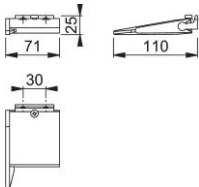

## Perform

AR226

ARRONE door selector:

- Suitable for use with power size 3 to 6 closers
- Suitable for use on timber and metal doors up to 1,100 mm wide
- Suitable for door rebates up to 25 mm
- Extra length rebate arms and finishes available to special request
- Successfully type tested for conformity to all the requirements of **BS EN 1158**
- Testing: Compliant with **BS EN 1634 Pt.1:2014** for 30, 60, 90 and 120 minute timber fire doors and FD240 minute steel fire doors and certified for ANSI/UL10C.
- CE Marked: AF5007, UKCA Marked: UK-AF7699
- CE DOP: HUK0004, UKCA DOP: HUK0004-UK

Article number	87102975
Product ref.	AR226-MK2-SE
EAN-Code	5051358011588
Country of origin	United Kingdom
CN-Code	83026000
Material	aluminium
Door thickness	38-58 mm
Door thickness	38-58 mm
Door type	wooden door/metal door
Fixings	Timber door and metal door
Door weight	Maximum door mass 120 kg
Door width	700-1000 mm
Arm length	65 mm
Finish	SE Silver Enamel
Range	ARRONE Range
Packing unit	50
Outer carton	50