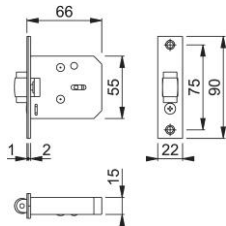

Product data sheet

Plus

AR750

ARRONE square case mortice rollerbolt:

- Function: roller bolt operation
- Adjustable roller

Article number	87102958
Product ref.	AR750-SC
EAN-Code	5051358006577
Country of origin	China
CN-Code	83014019
Door thickness	44 mm
Door type	wooden door
Fixings	Timber door
Corner	square corner - Ad-justable Strike
Shape	square
Finish	SCH satin chrome
Face plate finish	F69 satin stainless steel
Range	ARRONE Range
Packing unit	10
Outer carton	60