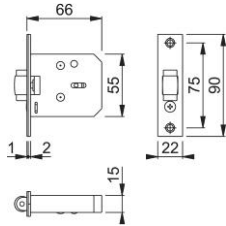

### Plus

AR750

ARRONE square case mortice rollerbolt:

- Function: roller bolt operation
- Adjustable roller

Article number	87102958
Product ref.	AR750-SC
EAN-Code	5051358006577
Country of origin	China
CN-Code	83014019
Door thickness	44 mm
Door type	wooden door
Fixings	Timber door
Corner	square corner - Ad-justable Strike
Shape	square
Finish	SCH satin chrome
Face plate finish	F69 satin stainless steel
Range	ARRONE Range
Packing unit	10
Outer carton	60