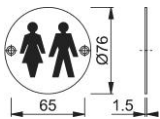

Product data sheet

accessories

AR903U

ARRONE stainless steel information sign:

- With pictogram
- Fixing: visible, multi-purpose screws

Article number	87100985
Product ref.	AR903U-SSS-A1
EAN-Code	5051358034006
Country of origin	China
CN-Code	83100000
Material	stainless steel: grade 201 (A1)
Dimension	Ø76 mm
Door type	wooden door
Fixings	Timber door
Diameter	76 mm
Drill	2 screw holes countersunk
Icon	Unisex
Finish	SSS Satin Stainless Steel
Range	ARRONE Range
Packing unit	10
Outer carton	100