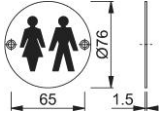

Product data sheet

accessories

AR903U

ARRONE stainless steel information sign:

- With pictogram
- Fixing: visible, multi-purpose screws

Article number	87100985
Product ref.	AR903U-SSS-A1
EAN-Code	5051358034006
Country of origin	China
CN-Code	83100000
Material	stainless steel: grade 201 (A1)
Dimension	Ø76 mm
Door type	wooden door
Fixings	Timber door
Diameter	76 mm
Drill	2 screw holes countersunk
Icon	Unisex
Finish	SSS Satin Stainless Steel
Range	ARRONE Range
Packing unit	10
Outer carton	100