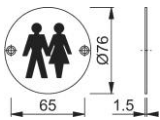

## accessories

AR903U

ARRONE aluminium information sign:

- With pictogram
- 76 mm diameter

Article number	87100544
Product ref.	AR903U-SAA
EAN-Code	5051358033993
Country of origin	United Kingdom
CN-Code	83100000
Material	aluminium
Dimension	Ø76 mm
Door type	wooden door
Fixings	Timber door
Diameter	76 mm
Drill	2 screw holes countersunk
Icon	Unisex
Finish	SAA satin anodised aluminium
Range	ARRONE Range
Packing unit	0
Outer carton	0