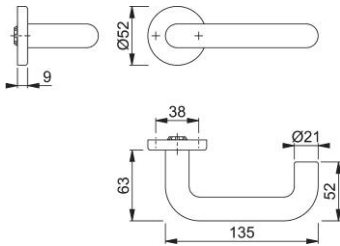

Product data sheet

Paris

K138/15

duraplus

HOPPE nylon handle set on rose without escutcheons for interior doors:

- Bearing: loose door handles, maintenance-free slide bearing
- Connection: HOPPE solid profile spindle
- Base: nylon
- Fixing: concealed, multi-purpose screws
- Special feature: door handles with steel inserts
- **Please note:** for DIN-standard-locks

Article number	8568348
EAN-Code	5051358023369
Country of origin	Italy
CN-Code	39259010
Material	polyamide nylon
Side	
Door thickness	30-49 mm
Spindle size	8 mm
Spindle length	
Finish	F1004 golden yellow
Range	Core Product Range
Packing unit	1
Outer carton	10