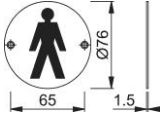

Product data sheet

accessories

AR903

ARRONE stainless steel information sign:

- With pictogram
- Fixing: visible, multi-purpose screws

Article number	8511368
Product ref.	AR903M-SSS-A1
EAN-Code	5051358033948
Country of origin	China
CN-Code	83100000
Material	stainless steel: grade 201 (A1)
Dimension	Ø76 mm
Door type	wooden door
Fixings	Timber door
Diameter	76 mm
Drill	2 screw holes countersunk
Icon	Male
Finish	SSS Satin Stainless Steel
Range	ARRONE Range
Packing unit	10
Outer carton	100