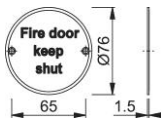

## accessories

Perform

AR902

ARRONE stainless steel information sign:

- With lettering
- Fixing: visible, multi-purpose screws

Article number	8511284
Product ref.	AR902-SSS-A1
EAN-Code	5051358033764
Country of origin	China
CN-Code	83100000
Material	stainless steel: grade 201 (A1)
Dimension	Ø76 mm
Door type	wooden door
Fixings	Timber door
Diameter	76 mm
Drill	2 screw holes countersunk
Icon	Fire door keep shut
Finish	SSS Satin Stainless Steel
Range	ARRONE Range
Packing unit	10
Outer carton	100