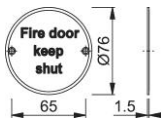

Product data sheet

accessories

Perform

AR902

ARRONE aluminium information sign:

- With lettering
- 76 mm diameter

Article number	8511277
Product ref.	AR902-SAA
EAN-Code	5051358033757
Country of origin	United Kingdom
CN-Code	83100000
Material	aluminium
Dimension	Ø76 mm
Door type	wooden door
Fixings	Timber door
Diameter	76 mm
Drill	2 screw holes countersunk
Icon	Fire door keep shut
Finish	SAA satin anodised aluminium
Range	ARRONE Range
Packing unit	500
Outer carton	500