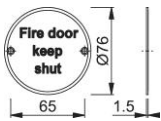

Product data sheet

accessories

Perform

AR902

ARRONE stainless steel information sign:

- With lettering
- Fixing: visible, multi-purpose screws

Article number	8511270
Product ref.	AR902-PSS-A2
EAN-Code	5051358033740
Country of origin	China
CN-Code	83100000
Material	stainless steel: grade 304
Dimension	Ø76 mm
Door type	wooden door
Fixings	Timber door
Diameter	76 mm
Drill	2 screw holes countersunk
Icon	Fire door keep shut
Finish	PSS polished stainless steel
Range	ARRONE Range
Packing unit	10
Outer carton	100