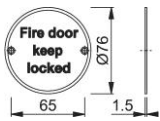

## accessories

Perform

AR901

ARRONE stainless steel information sign:

- With lettering
- Fixing: visible, multi-purpose screws

Article number	8511249
Product ref.	AR901-SSS-A1
EAN-Code	5051358033696
Country of origin	China
CN-Code	83100000
Material	stainless steel: grade 201 (A1)
Dimension	Ø76 mm
Door type	wooden door
Fixings	Timber door
Diameter	76 mm
Drill	2 screw holes countersunk
Icon	Fire door keep locked
Finish	SSS Satin Stainless Steel
Range	ARRONE Range
Packing unit	10
Outer carton	100