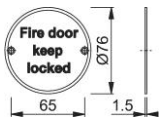

Product data sheet

accessories

Perform

AR901

ARRONE aluminium information sign:

- With lettering
- 76 mm diameter

Article number	8511242
Product ref.	AR901-SAA
EAN-Code	5051358033689
Country of origin	United Kingdom
CN-Code	83100000
Material	aluminium
Dimension	Ø76 mm
Door type	wooden door
Fixings	Timber door
Diameter	76 mm
Drill	2 screw holes countersunk
Icon	Fire door keep locked
Finish	SAA satin anodised aluminium
Range	ARRONE Range
Packing unit	500
Outer carton	500