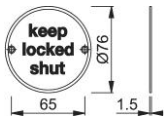

Product data sheet

accessories

Perform

AR900

ARRONE stainless steel information sign:

- With lettering
- Fixing: visible, multi-purpose screws

Article number	8511221
Product ref.	AR900-SSS
EAN-Code	5051358033634
Country of origin	China
CN-Code	83100000
Material	stainless steel: grade 201 (A1)
Dimension	Ø76 mm
Door type	wooden door
Fixings	Timber door
Diameter	76 mm
Drill	2 screw holes countersunk
Icon	Fire door keep locked shut
Finish	SSS Satin Stainless Steel
Range	ARRONE Range
Packing unit	10
Outer carton	100