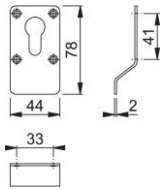

Product data sheet

Plus

AR306

ARRONE cylinder pull:
• Euro profile cylinder pull

Article number	8505866
Product ref.	AR306YP-SSS
EAN-Code	5051358011984
Country of origin	China
CN-Code	83024110
Material	stainless steel: grade 304
(Key)Hole size	Euro profile cylinder
Door type	wooden door
Fixings	Timber door
Drill	4 screw holes countersunk
Finish	SSS Satin Stainless Steel
Range	ARRONE Range
Packing unit	10
Outer carton	100