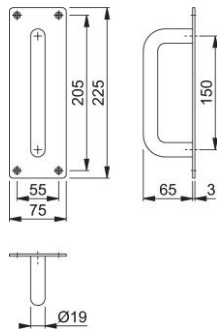

Product data sheet

Plus

AR205/BP

ARRONE pull handle on plate:

- Material: aluminium
- Fixing: face

Article number	8504277
Product ref.	AR205/150FF-P-SAA
EAN-Code	5051358010802
Country of origin	India
CN-Code	83024110
Material	aluminium
Door thickness	
Unit	single
Diameter/cross section	19 mm
Fixing distance	150 mm
Diameter	19 mm
Door type	wooden door
Fixings	Timber door
Plate dimension	225x75x3 mm
Fixing distance	150 mm
Finish	SAA satin anodised aluminium
Range	ARRONE Range
Packing unit	1
Outer carton	20