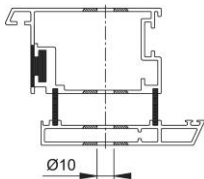

Product data sheet

BS-BG-8

HOPPE pull handle fixing system no. 8:

- For one-side fixing with blind rose to aluminium, wood and PVC doors with the exception of single chamber profiles

Article number	829316
EAN-Code	4012789478631
Country of origin	Germany
CN-Code	83024110
Material	Components
Door thickness	47-57 mm
Diameter blind es- cutcheon	25 mm
Type	BS-811/B
Finish	F69 satin stainless steel
Range	Service Product Range
Packing unit	1
Outer carton	10

aluminium profile

wood profile

PVC profile