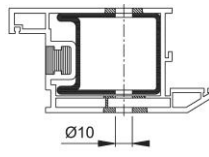

Product data sheet

BS-BG-8

HOPPE pull handle fixing system no. 8:

- For one-side fixing with blind rose to aluminium, wood and PVC doors with the exception of single chamber profiles

Article number	829316
EAN-Code	4012789478631
Country of origin	Germany
CN-Code	83024110
Material	Components
Door thickness	47-57 mm
Diameter blind es- cutcheon	25 mm
Type	BS-811/B
Finish	F69 satin stainless steel
Range	Service Product Range
Packing unit	1
Outer carton	10

aluminium profile

wood profile

PVC profile