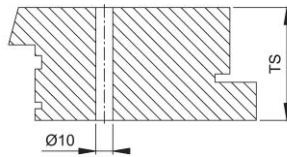

Product data sheet

BS-BG-8

HOPPE pull handle fixing system no. 8:

- For one-side fixing with blind rose to aluminium, wood and PVC doors with the exception of single chamber profiles

Article number	829316
EAN-Code	4012789478631
Country of origin	Germany
CN-Code	83024110
Material	Components
Door thickness	47-57 mm
Diameter blind es- cutcheon	25 mm
Type	BS-811/B
Finish	F69 satin stainless steel
Range	Service Product Range
Packing unit	1
Outer carton	10

aluminium profile

wood profile

PVC profile