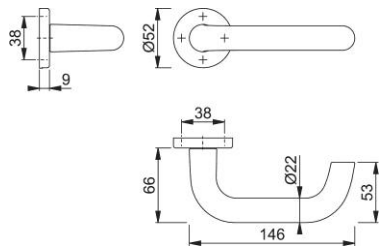

## Paris

138/42K

**duraplus**

HOPPE aluminium handle set on rose without escutcheons for interior doors:

- Bearing: sprung fixed/movable door handles, maintenance-free slide bearing
- Connection: HOPPE solid profile spindle
- Base: nylon
- Fixing: concealed, M4 thread screws with sleeve nuts or multi-purpose screws
- **Please note:** for DIN-standard-locks

Article number	813889
EAN-Code	4012789066975
Country of origin	Italy
CN-Code	83024110
Material	aluminium
Side	
Door thickness	40-47 mm
Spindle size	8 mm
Spindle length	
Screws	thread screws/nuts + 3.5x17 mm
Finish	F1 aluminium silver effect
Range	Core Product Range
Packing unit	1
Outer carton	10