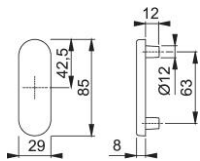

Product data sheet

duraplus

66NS

HOPPE aluminium escutcheon for French doors (exterior side):

- Rosette: aluminium, supporting lugs
- Fixing: concealed, from inside, for M5 thread screws

Article number	8120503
EAN-Code	4012789600940
Country of origin	Germany
CN-Code	83024150
Material	aluminium
Door thickness	
Diameter lug	12 mm
(Key)Hole size	blind
Screws	without screws
Finish	F9016 traffic white (diamond white)
Range	Core Product Range
Packing unit	10
Outer carton	60