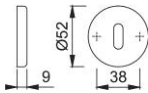

Product data sheet

duraplus

42KS

HOPPE aluminium escutcheon pair for interior doors:

- Base: nylon
- Fixing: concealed, multi-purpose screws

Article number	811045
EAN-Code	4012789392753
Country of origin	Italy
CN-Code	83024110
Material	aluminium
Door thickness	
Spindle size privacy	
(Key)Hole size	OB
Screws	3.5x17 mm
Finish	F3 aluminium gold effect
Range	Core Product Range
Packing unit	10
Outer carton	100