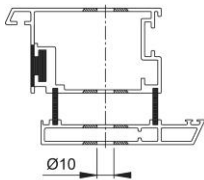

Product data sheet

BS-BG-5

Article number	763870
EAN-Code	4012789309898
Country of origin	Germany
CN-Code	83024110
Material	Components
Door thickness	47-57 mm
Type	BS-502/B
Finish	
Range	Service Product Range
Packing unit	1
Outer carton	10

HOPPE pull handle fixing system no. 5:

- For back-to-back fixing to aluminium, wood and PVC doors

aluminium profile

wood profile

PVC profile