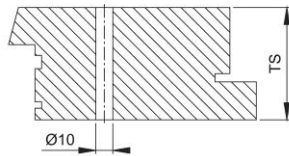

Product data sheet

BS-BG-5

Article number	763870
EAN-Code	4012789309898
Country of origin	Germany
CN-Code	83024110
Material	Components
Door thickness	47-57 mm
Type	BS-502/B
Finish	
Range	Service Product Range
Packing unit	1
Outer carton	10

HOPPE pull handle fixing system no. 5:

- For back-to-back fixing to aluminium, wood and PVC doors

aluminium profile

wood profile

PVC profile