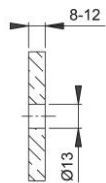

Product data sheet

BS-BG-9

HOPPE pull handle fixing system no. 9:

- For one-side fixing with blind rose to glass doors

glass door

Article number	763016
EAN-Code	4012789311280
Country of origin	Germany
CN-Code	83024110
Material	Components
Door thickness	8-12 mm
Diameter blind es- cutcheon	25 mm
Type	BS-901/B
Finish	F69 satin stainless steel
Range	Service Product Range
Packing unit	1
Outer carton	10